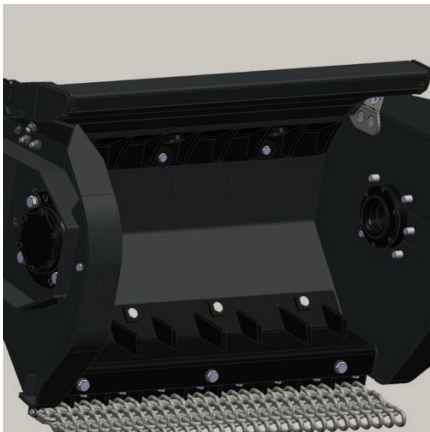

HIGH QUALITY. ROBUST. VERSATILE.

GRIZZLY M450e-900 FORESTRY MULCHER FOR EXCAVATORS

The excavator mulcher Grizzly M450e-900 with a working width of 900 mm (35.4 in) is a compact forestry mulcher for excavators in the 6-12 t class with a volume flow of 16.6–45 gpm (63–170 l/min).

No case drain line

Wear-resistant skids and bolted liners provide additional protection for the housing

Rotor diameter: 450 mm
20x BCS tools
(or 24x UPTs tools)

ROBUST HOUSING

Wear-resistant skids and bolted liners protect the housing and increase the lifetime.

PROTECTION FLAP

The hydraulic flap provides additional protection when mulching.

PROVEN ROTOR TECHNOLOGY

Proven rotor technology with various BCS or UPTs tools possible, for the best mulching result.

Pinotti[®]

COMPACT AND POWERFUL

The mulcher is perfect for mulching trees and brush. Applications include forestry, maintaining roadsides, green areas and commercial and residential properties.

BENEFITS

- Counter blades prevent the entry of too large of material and the blocking of the rotor through additional shredding.
- Available with or without flap, hydraulically controlled.
- Four hydraulic motor options (30, 40, 45, 73 cc) to cover the entire volume flow range.
- No case drain line required, so the machine can be easily attached to any excavator without additional modifications.
- The hoses to the cylinder are protected in the housing.