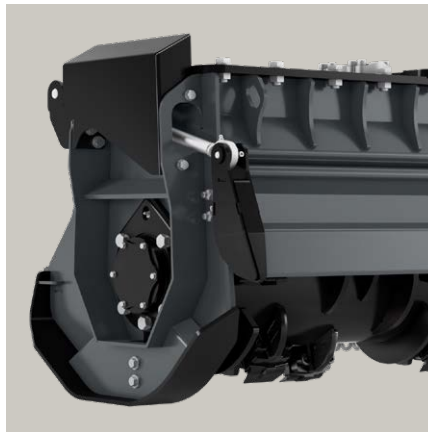

HIGH QUALITY. ROBUST. VERSATILE.

GRIZZLY M450e-900 FORESTRY MULCHER FOR EXCAVATORS

The excavator mulcher Grizzly M450e-900 with a working width of 900 mm (35.4 in) is a compact forestry mulcher for excavators in the 6-12 t class with a volume flow of 16.6–45 gpm (63–170 l/min).

No case drain line

Wear-resistant skids and bolted liners provide additional protection for the housing

Rotor diameter: 450 mm
20x BCS tools
(or 24x UPTs tools)

ROBUST HOUSING

Wear-resistant skids and bolted liners protect the housing and increase the lifetime.

PROTECTION FLAP

The hydraulic flap provides additional protection when mulching.

PROVEN ROTOR TECHNOLOGY

Proven rotor technology with various BCS or UPTs tools possible, for the best mulching result.

Pinotti[®]

COMPACT AND POWERFUL

The mulcher is perfect for mulching trees and brush. Applications include forestry, maintaining roadsides, green areas and commercial and residential properties.

BENEFITS

- Counter blades prevent the entry of too large of material and the blocking of the rotor through additional shredding.
- Available with or without flap, hydraulically controlled.
- Four hydraulic motor options (30, 40, 45, 73 cc) to cover the entire volume flow range.
- No case drain line required, so the machine can be easily attached to any excavator without additional modifications.
- The hoses to the cylinder are protected in the housing.