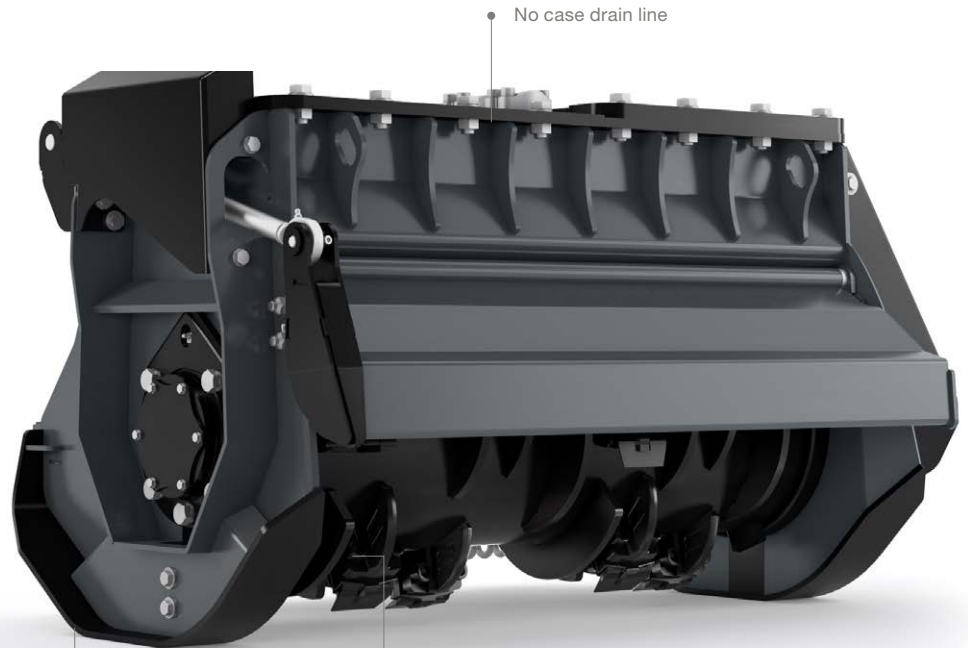

HIGH QUALITY. ROBUST. VERSATILE.

GRIZZLY M450e-900 FORESTRY MULCHER FOR EXCAVATORS

The excavator mulcher Grizzly M450e-900 with a working width of 900 mm (35.4 in) is a compact forestry mulcher for excavators in the 6-12 t class with a volume flow of 16.6–45 gpm (63–170 l/min).

No case drain line

Wear-resistant skids and bolted liners provide additional protection for the housing

Rotor diameter: 450 mm
20x BCS tools
(or 24x UPTs tools)

ROBUST HOUSING

Wear-resistant skids and bolted liners protect the housing and increase the lifetime.

PROTECTION FLAP

The hydraulic flap provides additional protection when mulching.

PROVEN ROTOR TECHNOLOGY

Proven rotor technology with various BCS or UPTs tools possible, for the best mulching result.

Pinotti[®]

COMPACT AND POWERFUL

The mulcher is perfect for mulching trees and brush. Applications include forestry, maintaining roadsides, green areas and commercial and residential properties.

BENEFITS

- Counter blades prevent the entry of too large of material and the blocking of the rotor through additional shredding.
- Available with or without flap, hydraulically controlled.
- Four hydraulic motor options (30, 40, 45, 73 cc) to cover the entire volume flow range.
- No case drain line required, so the machine can be easily attached to any excavator without additional modifications.
- The hoses to the cylinder are protected in the housing.